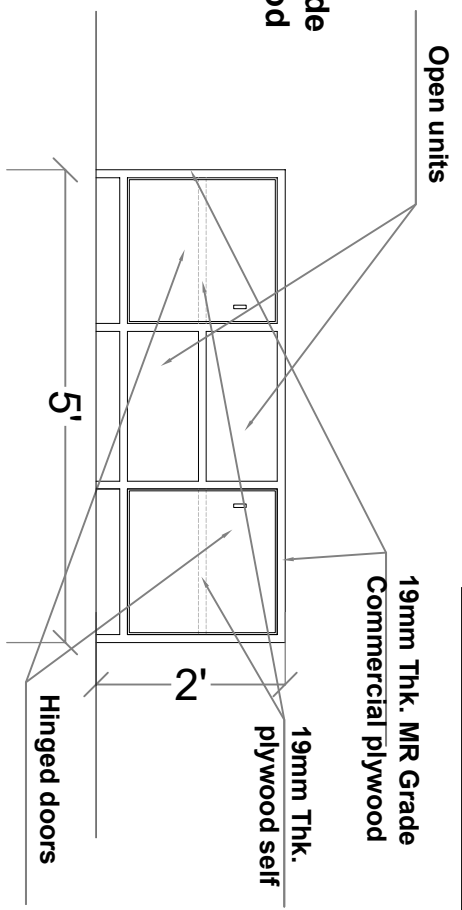

DETAILS OF CROCKERY UNIT

TYPICAL DETAILS OF TV UNIT

DETAILS OF CROCKERY & TV UNITS

Date; 16.05.2019

Drawings not to scale

CANARA BANK
HEAD OFFICE
G.A. WING
E & P SEC , TECHNICAL CELL
#25, 3RD FLOOR, DWARAKANATH BHAVAN,
K.R.ROAD, BASAVANGUDI, BANGALORE-560 004.