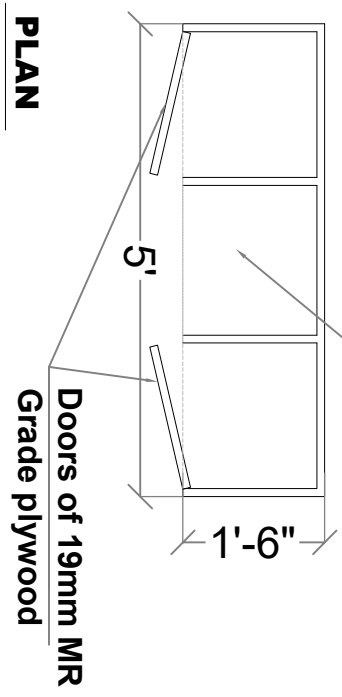

DETAILS OF CROCKERY UNIT

TYPICAL DETAILS OF TV UNIT

DETAILS OF CROCKERY & TV UNITS

Date; 16.05.2019

Drawings not to scale

CANARA BANK
HEAD OFFICE
G.A. WING
E & P SEC , TECHNICAL CELL
#25, 3RD FLOOR, DWARAKANATH BHAVAN,
K.R.ROAD, BASAVANGUDI, BANGALORE-560 004.