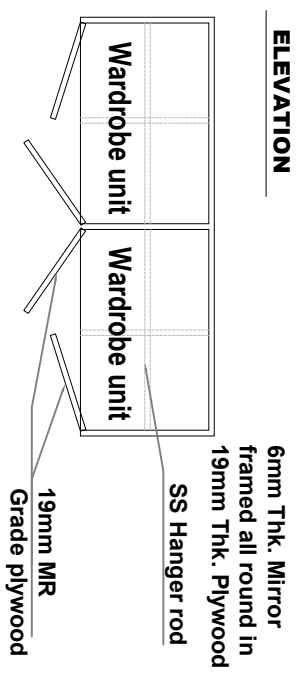

PLAN

DETAILS OF WARDROOM MASTER BEDROOMS

PLAN

DETAILS OF WARDROOM BEDROOM-1

DETAILS OF WARDROBE UNITS AT BEDROOMS

Date; 16.05.2019

Drawings not to scale

CANARA BANK
HEAD OFFICE
G.A. WING
 E & P SEC , TECHNICAL CELL
 #25, 3RD FLOOR, DWARAKANATH BHAVAN,
 K.R.ROAD, BASAVANGUDI, BANGALORE-560 004.